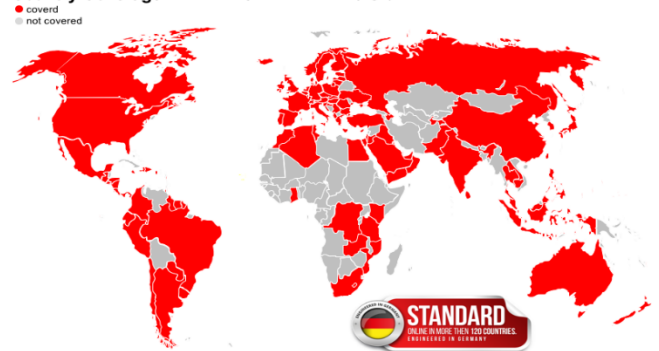

Countries covered:	120
GSM Operators Supported:	> 140
Typical Usage:	Use TARKAN, while you travel
Contractual Commitment:	None – Use as you want
Datacenter:	Located in Germany
Pass Length	24 hours
Included data volume:	A-Countries: 500 MB per Day PASS B-Countries: 250 MB per Day PASS
After included data volume is spent:	Device drops to 256 kbps speed limit (unlimited Data Volume), until pass is finished
Data Speeds:	4G LTE high Speed - fallback 3G UMTS
Devices connectable:	up to 10
Average Battery Usage time:	up to 17h

Country Coverage TARKAN STANDARD Version